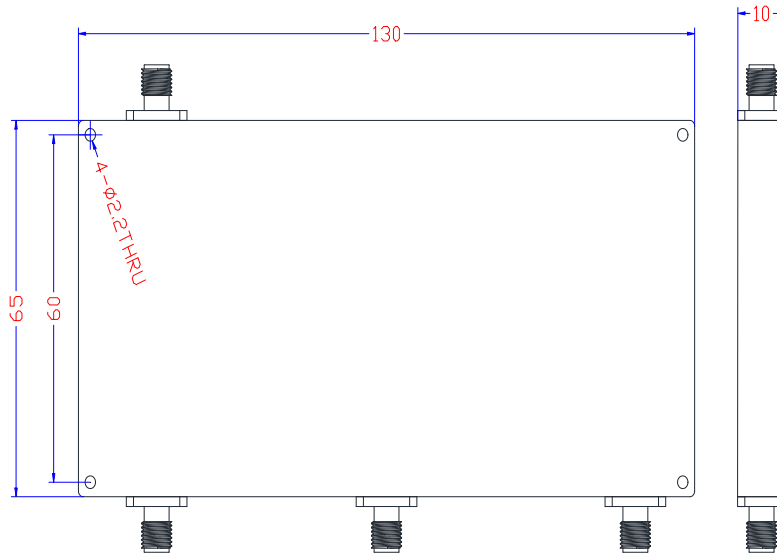

*Professional manufacturer of
passive microwave components*

DN: CN0142-May./7th/2021

Technical Specifications

5. Outline Drawing ($\pm 0.3\text{mm}$)

成都康普信源科技有限公司

Chengdu Concept Microwave Technology CO.,Ltd

No.666 ,Jinfenghuang Road , CREC Industrial Park , Jinniu District , Chengdu , China

E-mail: sales@concept-mw.com

<http://www.concept-mw.com>

Page 2 of 4