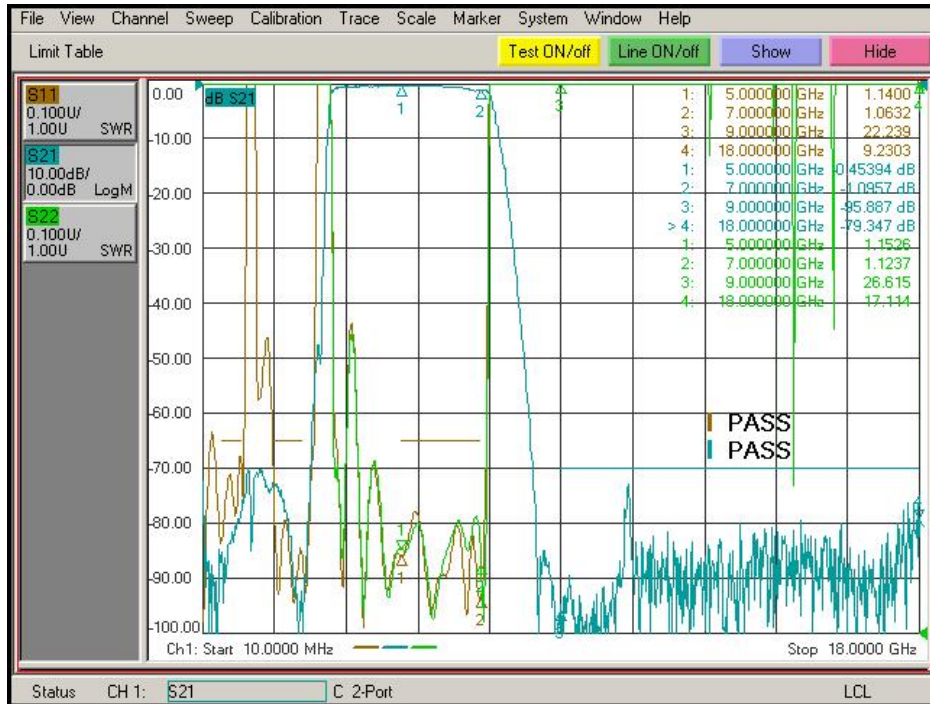

**Professional manufacturer of
passive microwave components**

DN: CN0142-May./7th/2021

Technical Specifications

Band 3

成都康普信源科技有限公司

Chengdu Concept Microwave Technology CO.,Ltd

No.666 ,Jinfenghuang Road , CREC Industrial Park , Jinniu District , Chengdu , China

E-mail: sales@concept-mw.com

http://www.concept-mw.com

Page 4 of 4