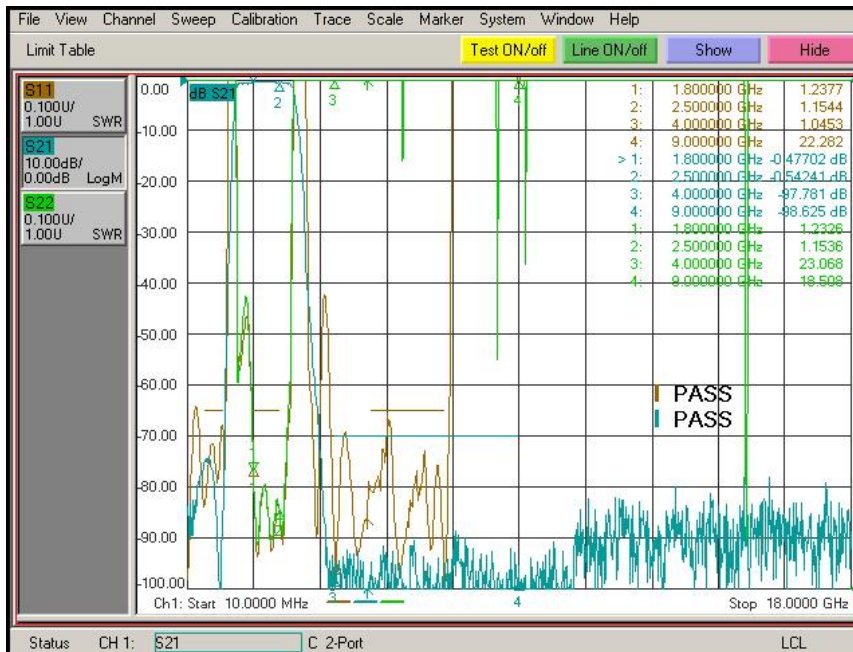

6. Test Report

Band 1

Band 2