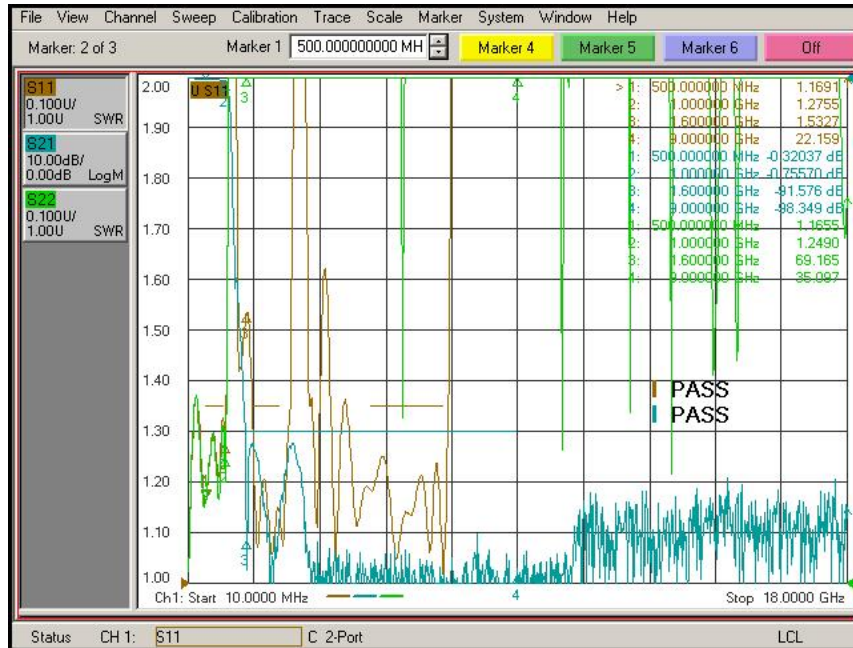

6. Test Report

Band 1