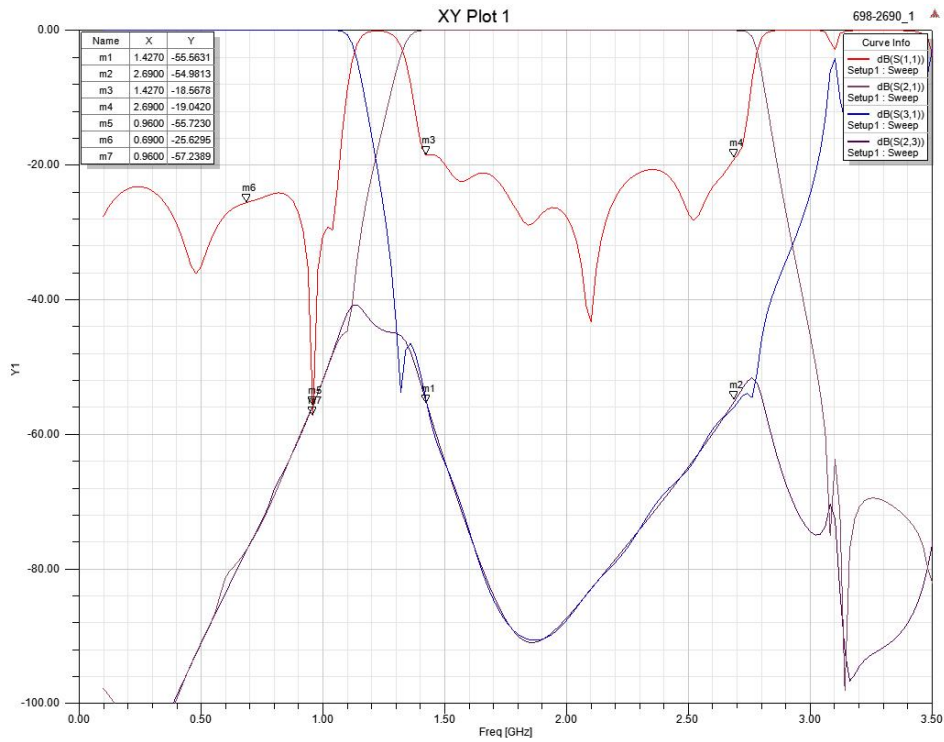

*Professional manufacturer of
passive microwave components*

DN: CN0292-Sep./22th/2021

Technical Specifications

6. Simulation Curve

成都康普信源科技有限公司

Chengdu Concept Microwave Technology CO.,Ltd

No.666 ,Jinfenghuang Road , CREC Industrial Park , Jinniu District , Chengdu , China

E-mail: sales@concept-mw.com

http://www.concept-mw.com

Page 3 of 3