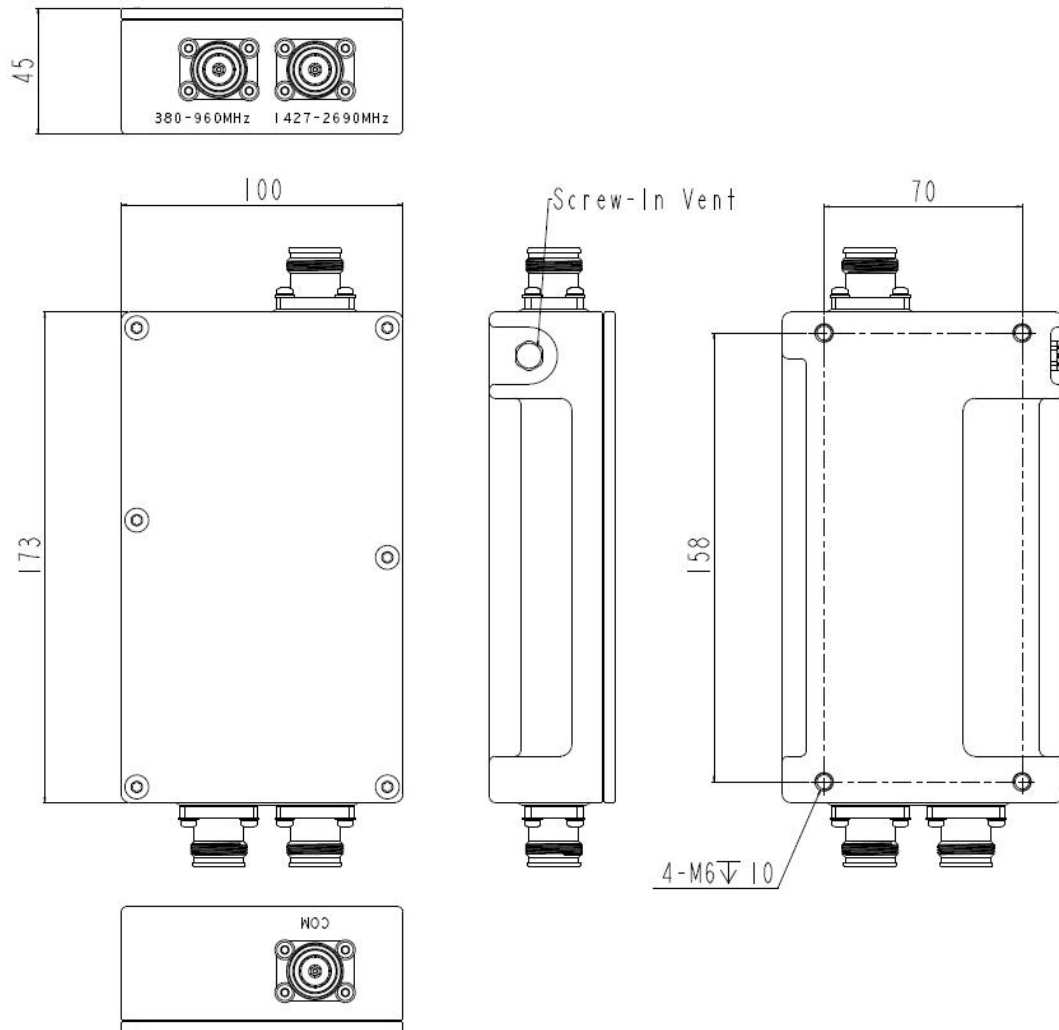

### 4. Mechanical Specifications

| Parameter      | Specifications   | Remark |
|----------------|--|--------|
| Dimensions     | 173x100x45mm<br>( Not including the tuning screws and connectors ) |        |
| Connector Type | 4.3-10 / Female  |        |
| Surface Finish | Gray RA7035, Akzo Nobel powder spraying                            |        |

**<http://www.concept-mw.com>**

**Page 1 of 3**

*Professional manufacturer of  
passive microwave components*

DN: CN0292-Sep./22th/2021

Technical Specifications

**5. Outline Drawing ( $\pm 0.3\text{mm}$ )**